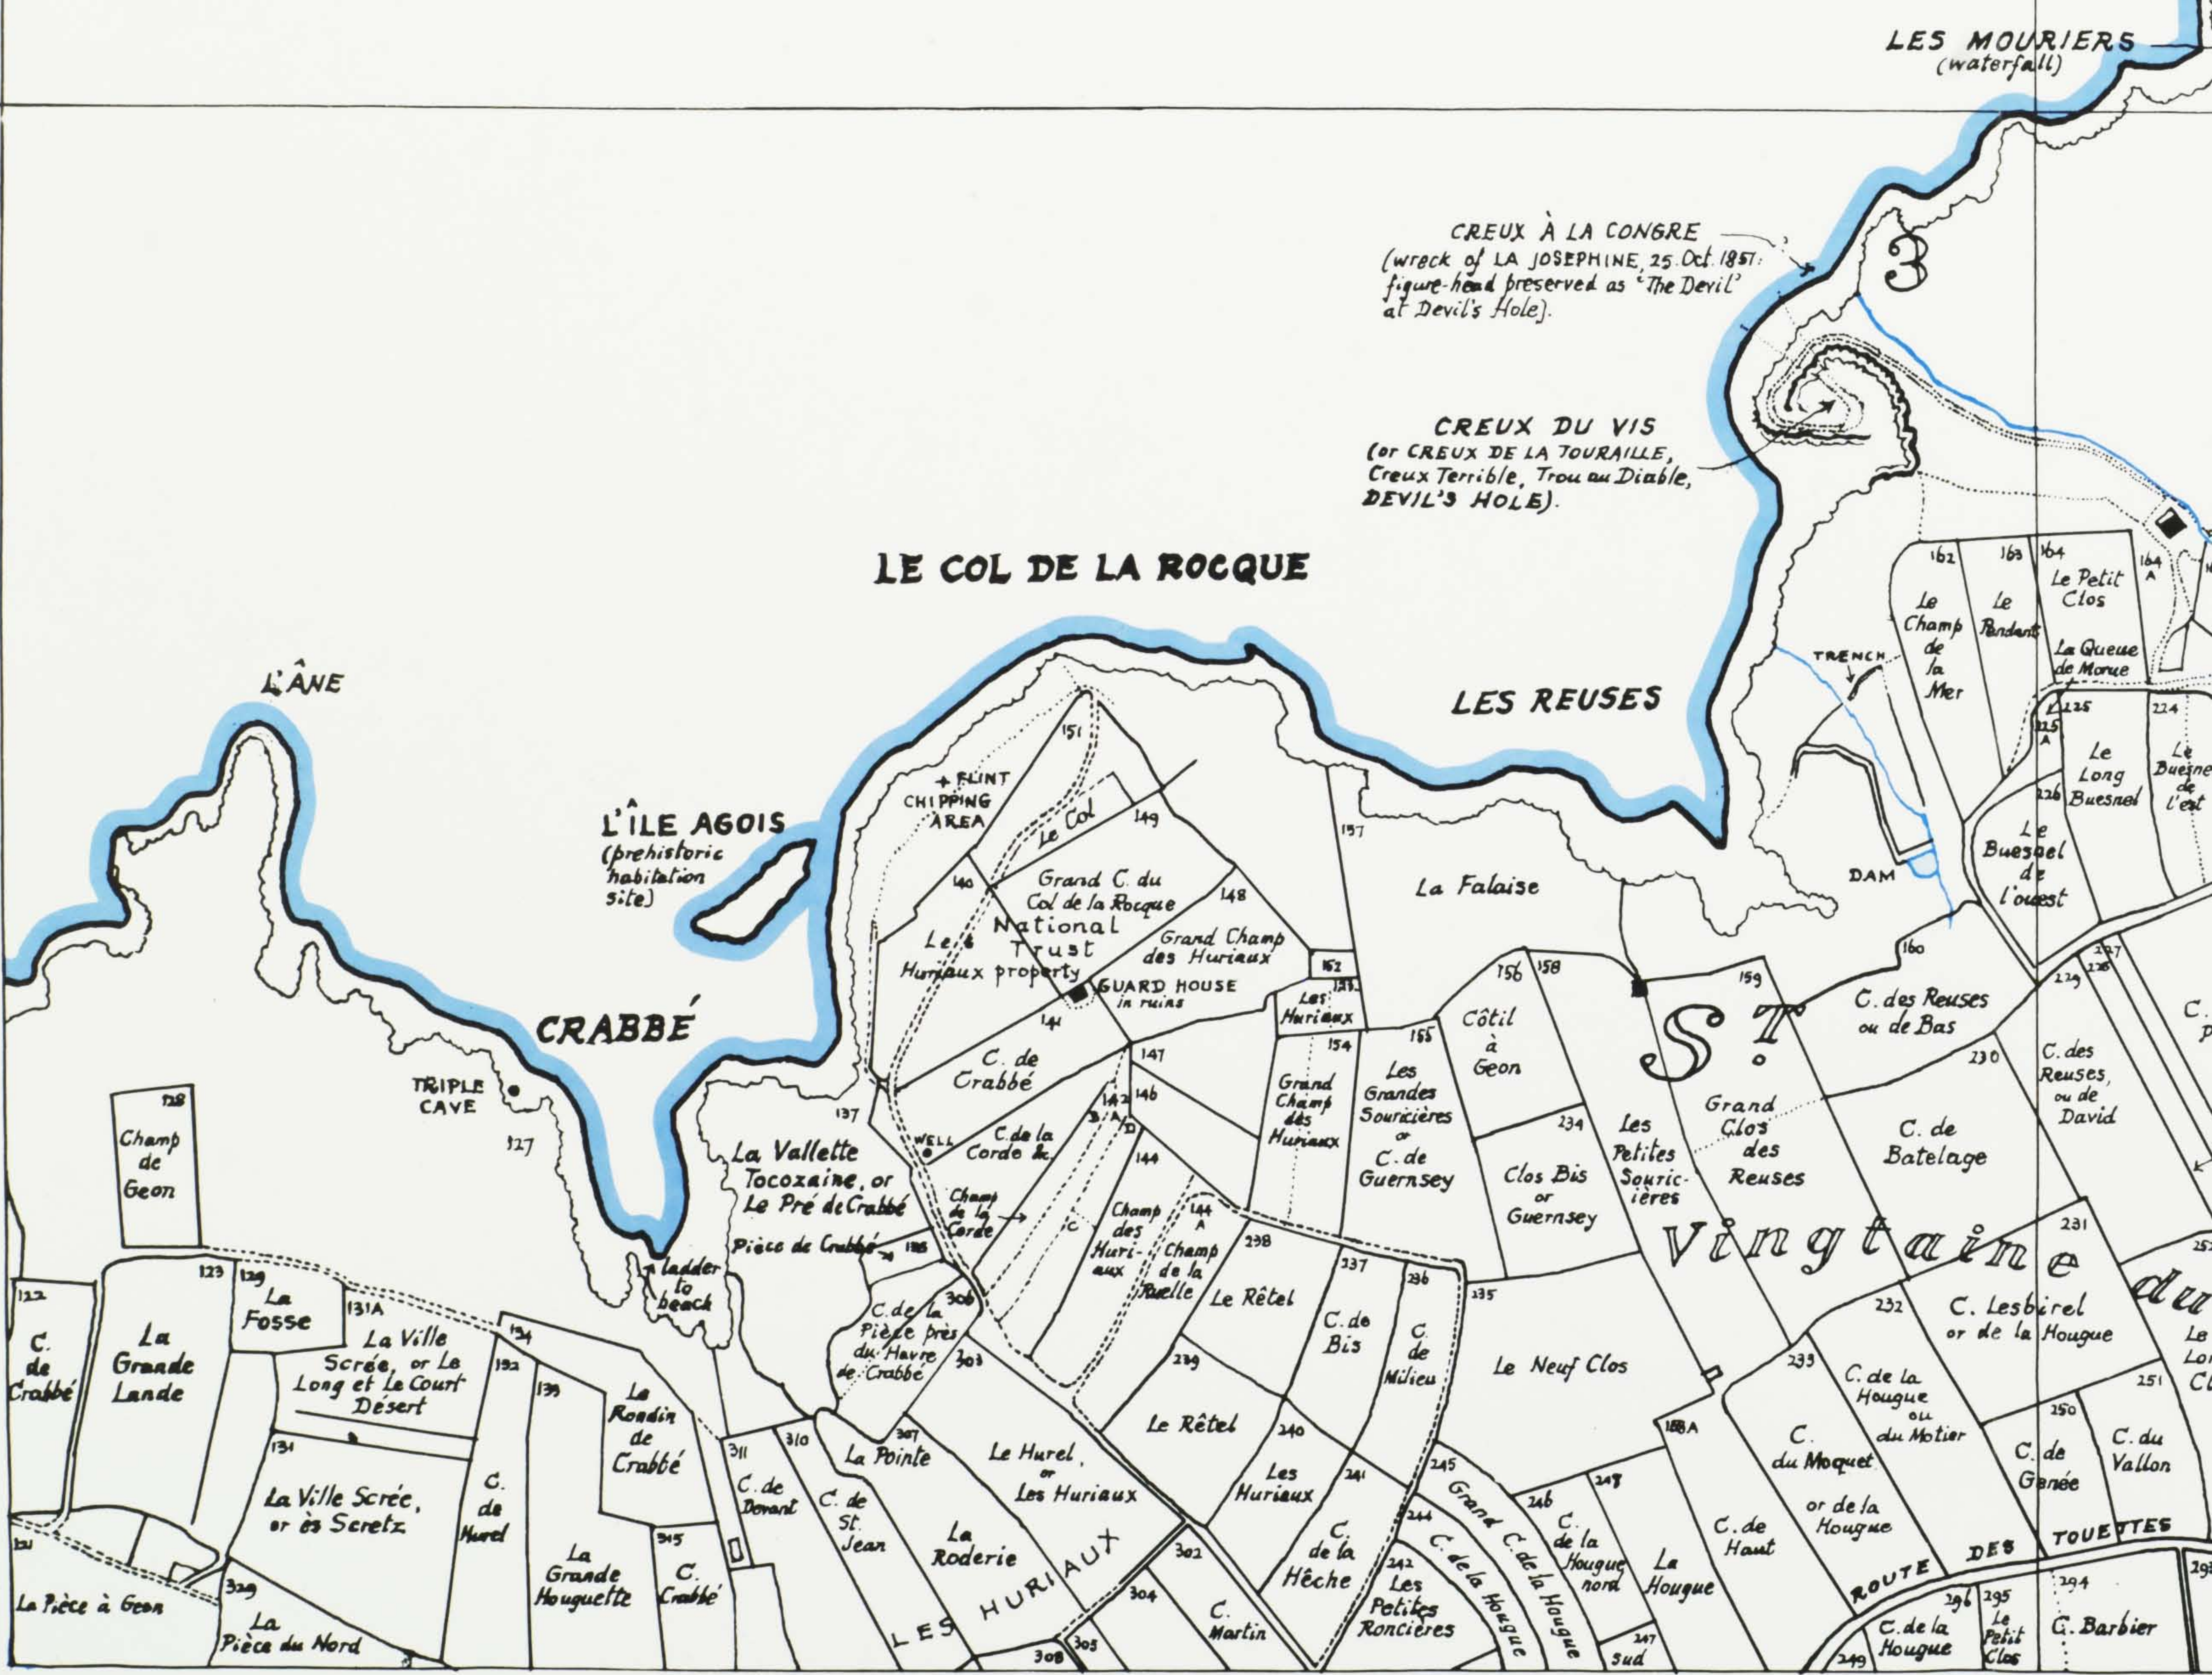

LES MOURIERS
(waterfall)

CREUX À LA CONGRE
(wreck of LA JOSEPHINE, 25 Oct. 1851;
figure-head preserved as 'The Devil'
at Devil's Hole).

CREUX DU VIS
(or CREUX DE LA TOURAILLE,
Creux Terrible, Trou au Diable,
DEVIL'S HOLE).

LE COL DE LA ROCQUE

IB

vingtaine

ROUTE DES TOUETTES

↓ 2c